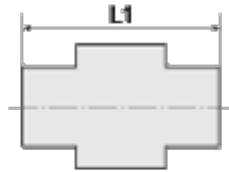

Data Sheet

Article number: 586440184ES

Description: Stainless steel, straight union 44.018-04 ES, Ø4 - G 1/8"
cylindrical thread

Measures

L1 = 16

SW = 13